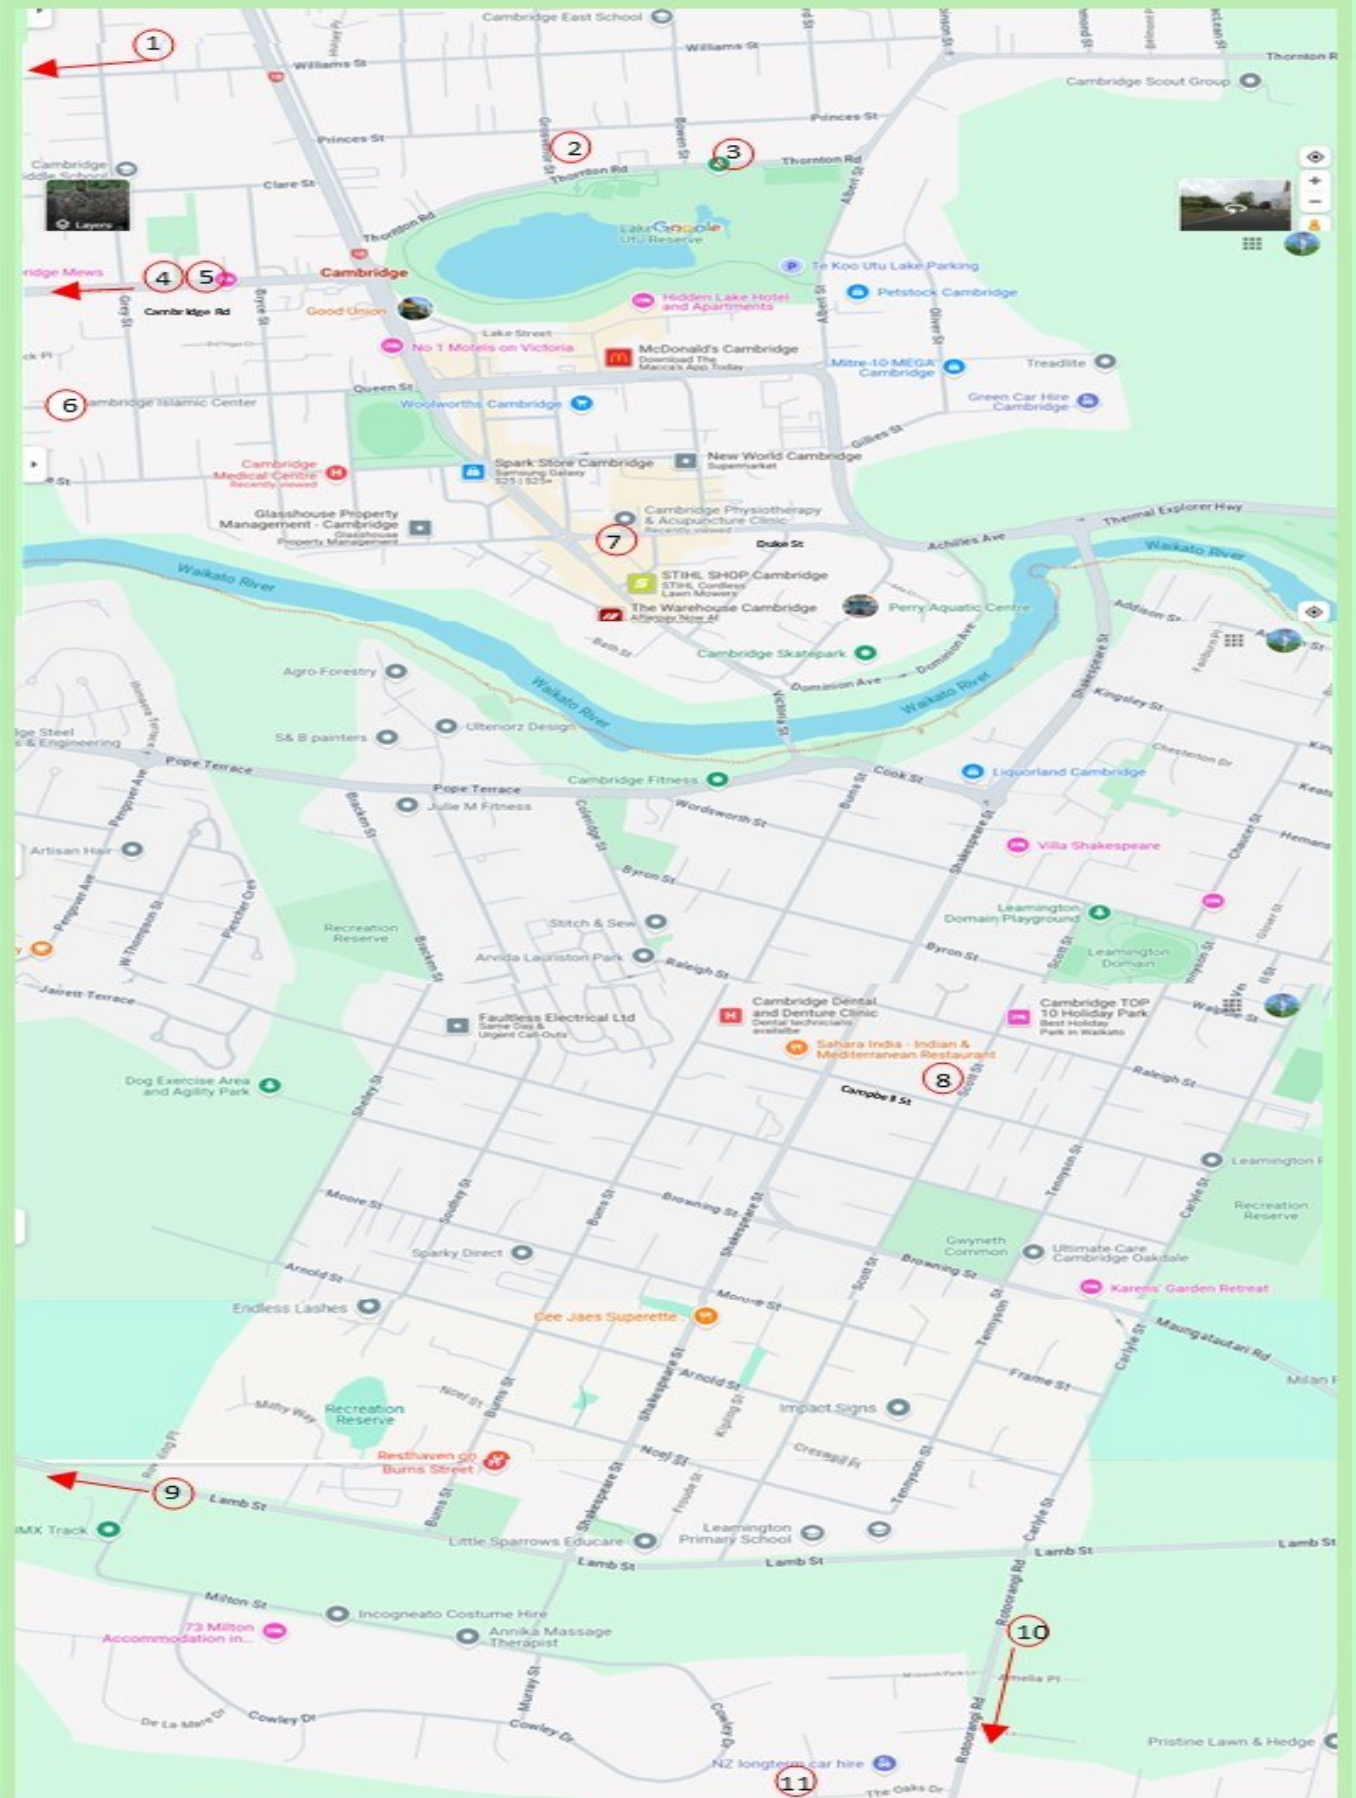

Cambridge Autumn Festival ARTS TRAIL Map

Ph Carole Hughes at 021401951 for more information